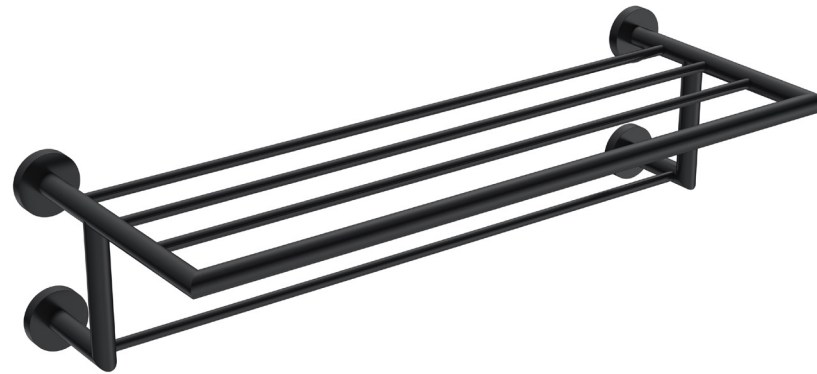

DESIGN

SQUARE, STRAIGHT & REDUCED

Baolong DNA-designed by
Kysties design

FOR SHOWER AREA

clear and flat appearance for perfect
hanmont with baolong faucet lines

Complate the bathroom with matching
coloured accessries

DESIGN

SQUARE, STRAIGHT & REDUCED

FOR BASIN AREA

FOR TOILET AREA

Easy installation of high-quality products

Timeless, reduced and modern design

ADDITIONAL PRODUCTS

Wall- or stand-mounting; horizontal or vertical alignment