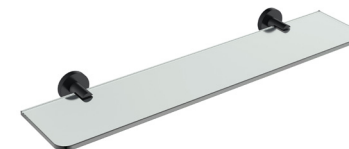

95607A-R-YH
TISSUE HOLDER
纸巾架

95607B-YH
TISSUE HOLDER
纸巾架

95607C-R-YH
TISSUE HOLDER
纸巾架

95608-YH
TOWEL RING
毛巾环

95608A-YH
TOWEL BAR
毛巾杆

95608B-YH
TOWEL BAR
毛巾杆

95609-YH
HOOK
衣钩

95611-YH
TOILET BRUSH
HOLDER 马桶刷

95611A-YH
TOILET BRUSH
HOLDER 马桶刷

95612-YH
GLASS SHELF
置物架

95613-YH
SOAP DISPENSER
皂液器

95613A-YH
SOAP DISPENSER
皂液器

95614-YH
TUMBLER HOLDER
双杯架

95616-YH
HAIRDRYER SHELF
风筒架

95620-YH
TOWEL HOOK
排勾

95626-YH
GRAB BAR
扶手