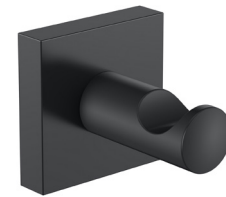

95609
HOOK
衣钩

95611
TOILET BRUSH
HOLDER 马桶刷

95611A
TOILET BRUSH
HOLDER 马桶刷

95612
GLASS SHELF
置物架

95613
SOAP DISPENSER
皂液器

95613A
SOAP DISPENSER
皂液器

95614
TUMBLER HOLDER
双杯架

95616
HAIRDRYER SHELF
风筒架

95620
TOWEL HOOK
排勾

95626
GRAB BAR
扶手

95626A
GRAB BAR
扶手

DJ-005
SHAVING MIRROR
化妆镜

DESIGN

SQUARE, STRAIGHT & REDUCED

clear and flat appearance for perfect
hanmont with baolong faucet lines

Baolong DNA-designed by
Kysties design

FOR SHOWER AREA

Complate the bathroom with matching
coloured accessries

KYSTIES SERIES

● MATT BLACK

95703-YH
TOWEL BAR
毛巾杆

95705-YH
SOAP DISH
皂碟

95706-YH
TUMBLER HOLDER
单杯架

95707-YH
TISSUE HOLDER
纸巾架